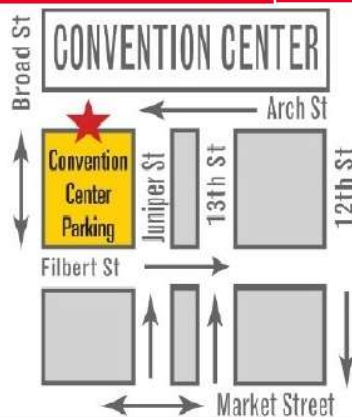

THIS DISCOUNT REQUIRES A CREDIT ONLY PAYMENT.

TO RECEIVE THIS DISCOUNT PLEASE SEE PARKING ATTENDANT AT THE OFFICE LOCATED ON LEVEL ONE

CONVENTION CENTER  
PARKING FACILITY\*

25%

DISCOUNT DOES NOT APPLY TO THE EARLY BIRD SPECIAL OR THE 1HR SPECIAL  
[www.conventioncenterparking.com](http://www.conventioncenterparking.com)

1324 Arch Street 267-239-0676

OPEN 24 HRS | SELF PARK

DISCOUNT VALID  
ON, MARCH 3-5  
APRIL 1-3  
APRIL 7-9  
APRIL 14-16

\*ACTUAL PICTURE OF PARKING GARAGE\*