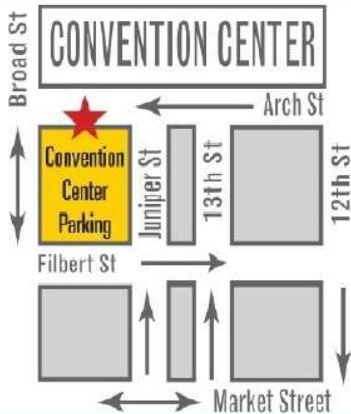

CONVENTION CENTER  
PARKING FACILITY\*

25 %

DISCOUNT DOES NOT APPLY TO THE EARLY BIRD SPECIAL OR THE 1HR SPECIAL  
[www.conventioncenterparking.com](http://www.conventioncenterparking.com)

1324 Arch Street 267-239-0676

OPEN 24 HRS | SELF PARK

\*ACTUAL PICTURE OF PARKING GARAGE\*